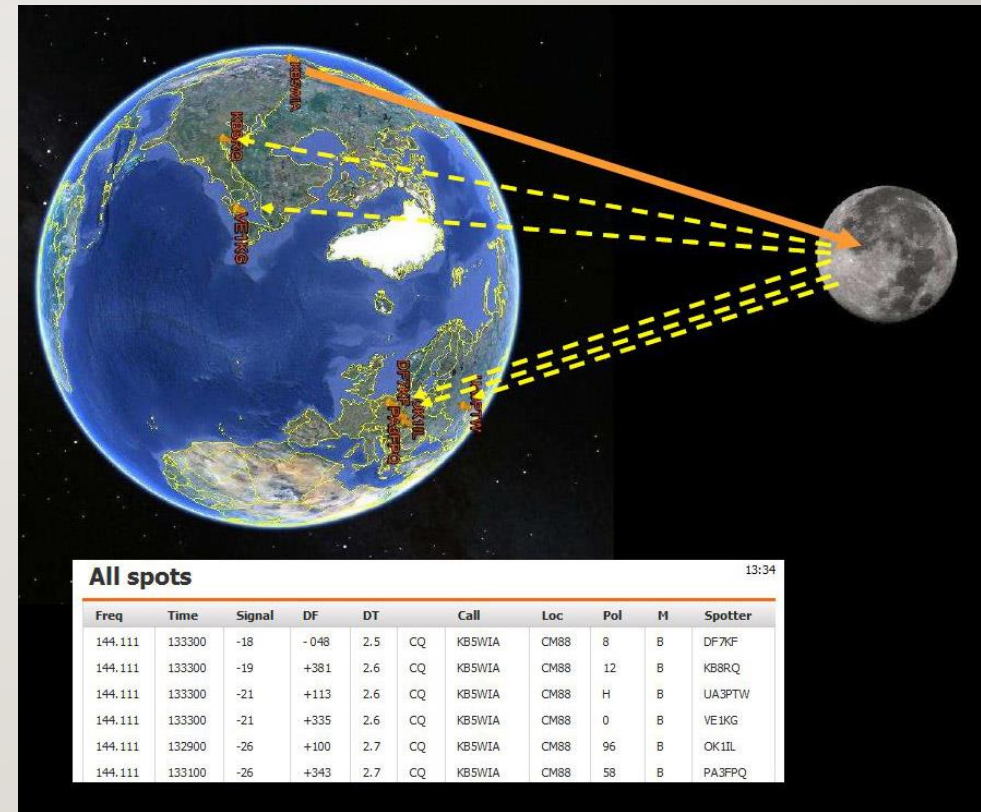

SPORADIC E (ES EÐA 'E SKIP)

- Ský sem myndast upp í jónalögum í um það bil 90-100 km hæð

SPORADIC E MULTI HOP

DÆMI UM MULTI HOP

F2

TROPO

- Tropo skilyrði eru í Troposphere sem eru fyrir neðan Ionosphere

METEOR SCATTER - MS

AURORA

AURORA E

TRANS EQUATORIAL PROPAGATION (TEP)

POLAR

EARTH MOON EARTH (EME)

BAND PLAN – 6 METER BAND (50-52 MHZ)

Frequency	Maximum Bandwidth	Mode	Usage
50.000	500 Hz	Telegraphy exclusive (except Beacon Project)	50.000 - 010 Region 1*
			50.010 - 020 Region 2*
			50.020 - 030 Region 3*
			50.050 CW future international center of activity
50.100			50.090 Intercontinental center of activity
50.100	2 700 Hz	Telegraphy & SSB	50.100 - 130 Intercontinental section
			50.110 Intercontinental center of activity
			50.130 - 200 International section
50.200			50.150 International center of activity
50.200	2 700 Hz	Telegraphy	General usage
50.300			50.285 for crossband

50.300	2 700 Hz	MGM Narrowband Telegraphy	50.305 PSK Center of activity
			50.310 - 320 EME center of activity
50.400			50.320 - 380 MS center of activity
50.400	1 000 Hz	MGM Telegraphy	BEACONS EXCLUSIVE
50.500			50.401 MHz +/- 500Hz WSPR Beacons
50.500	12 kHz	all mode	50.510 SSTV
			50.520 - 540 Simplex FM Internet Voice Gateways
			50.550 Image working frequency
			50.600 RTTY (FSK)
			50.620 - 750 Digital communications
			50.630 Digital Voice (DV) calling
			51.210 - 390 FM/DV Repeater Inputs
			51.410 - 590 FM/DV Simplex
			51.510 FM calling frequency
			51.810 - 51.990 FM repeaters output channels
52.000			